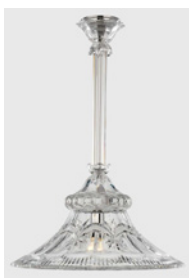

Reference	Description	E-27	Height x D cm	Box Volume m³	Price
620214	Pendant Lamp	1	52x35	0,140	460 €