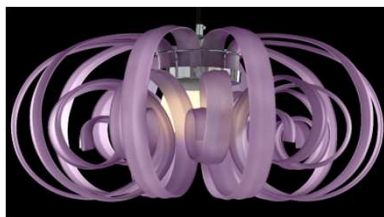

NILO

Reference	Description	E-27 / Crystals	Height x D cm	Box Volume m³	Price Clear	Price Color
680234	Pendant Lamp	1 / 8	25 x 52		375 €	530 €
680234	Pendant Lamp	1 / 10	29 x 60		430 €	600 €

Available in Clear, Honey, Fume, Frosted Honey and Frosted Fume.

The use of LED bulb is a must.

LED Bulbs are included in the price.