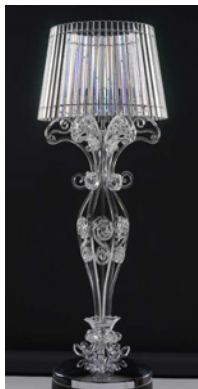

Available in White Frosted, Black Frosted, Fume Frosted and Honey Frosted

Reference	Description	E-27	Height x D cm	Box Volume m <sup>3</sup>	Price Clear
620563	Stand Lamp	1	99 x 36	0,140	860 €

With Crystal Shade