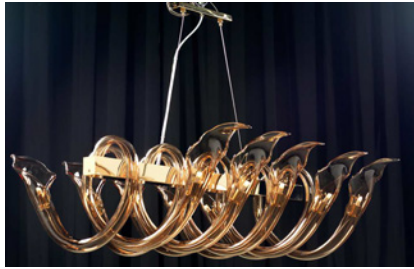

EVA

Reference	Description	G9	W x L x H cm	Box Volume m³	Price Clear	Price Color
670136	Lamp	10	90 x 100 x 36	0,170	2.120 €	2.480 €
60136	Lamp	16	90 x 165 x 36	0,240	2.875 €	3.375 €

Available in Clear, Honey, Fume and Purple

The use of LED bulb is a must.

LED Bulbs are included in the price.