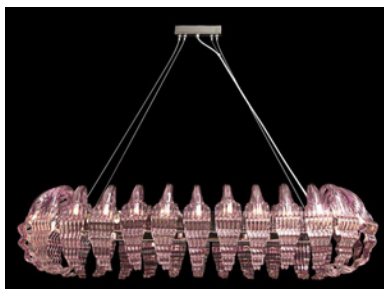

Available in Clear, Honey, Fume, Purple, White

With Led strip Lights

The use of LED bulb is a must.

LED Bulbs are included in the price

For E-14 Led bulb please check the price with us.

**SCALA**

Reference	Description	G9 / Arms	W x L x H cm	Box Volume m <sup>3</sup>	Price Clear	Price Color
660116	Lamp	20 / 20	62x80x30	0,360	3.540 €	4.040 €
660116	Lamp	33 / 33	62x135x30	0,360	4.133 €	4.833 €